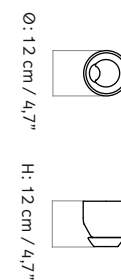

TECHNICAL SPECIFICATIONS

PRODUCT TYPE

Vase

COLLI

Ø12: 4
Ø20: 2

ENVIRONMENT

Indoor. For outdoor use please follow care instructions.

DIMENSIONS

Ø12
H: 12 cm / 4,7"
Ø: 12 cm / 4,7"

Ø20
H: 20 cm / 7,8"
Ø: 20 cm / 7,8"

PRODUCTION PROCESS

The planters are made using slip casting.

COLOUR

Ashen
Ochre

MATERIALS

Glazed stoneware, nylon rope

WEIGHT

Ø12: 0,548 kg / 1,21 lb
Ø20: 1,685 kg / 3,71 lb

PACKAGING TYPE

Gift box

PACKAGING MEASUREMENTS (H x W x D)

Ø12
14 cm x 16,5 cm x 16,5 cm / 5,51" x 6,5" x 6,5"

Ø20
20,5 cm x 25 cm x 25 cm / 8,07" x 9,84" x 9,84"

MATERIALS & MAINTENANCE

Please visit [menuspace.com](https://www.menuspace.com) for materials, care and maintenance instructions.

Ø12

Ø20