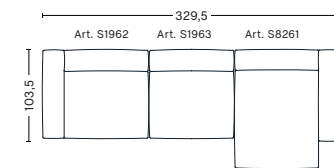

**3 SEATER COMB. 11
RIGHT ARMREST**

W329,5 x D103,5/135,5 x H37/67 cm

Upholstery	NOK
Fabric group 1	37.747
Fabric group 2	38.397
Fabric group 3	39.047
Fabric group 4	39.847
Fabric group 5	54.647
Fabric group 6	84.097

FABRIC GROUPS 1 / Linara, Mode 2 / Steelcut, Steelcut Trio, Melange Nap, Lola, Olavi by HAY, Flamiber, Fairway 3 / Divina, Divina Melange, Divina MD, Ruskin, Roden, Bolgheri, DOT 1682 4 / Hallingdal, Lila, Compound 5 / Coda, Sierra, California, Balder 6 / Silk

HAY