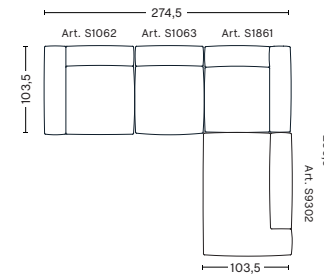

**CORNER COMB. 2
RIGHT ARMREST**

W274,5 x D103,5/235,5 x H37/67 cm

Upholstery	NOK
Fabric group 1	39.896
Fabric group 2	40.846
Fabric group 3	41.696
Fabric group 4	42.646
Fabric group 5	59.096
Fabric group 6	88.446

FABRIC GROUPS 1 / Linara, Mode 2 / Steelcut, Steelcut Trio, Melange Nap, Lola, Olavi by HAY, Flamiber, Fairway 3 / Divina, Divina Melange, Divina MD, Ruskin, Roden, Bolgheri, DOT 1682 4 / Hallingdal, Lila, Compound 5 / Coda, Sierra, California, Balder 6 / Silk

HAY