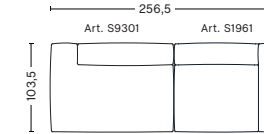

**2,5 SEATER COMB. 2
RIGHT ARMREST**

W256,5 x D103,5 x H37/67 cm

Upholstery	NOK
Fabric group 1	24.098
Fabric group 2	24.498
Fabric group 3	24.998
Fabric group 4	25.448
Fabric group 5	36.698
Fabric group 6	58.298