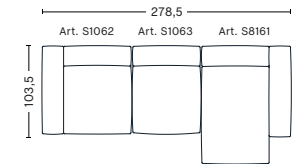

**3 SEATER COMB. 9
RIGHT ARMREST**

W278,5 x D103,5/135,5 x H37/67 cm

Upholstery	NOK
Fabric group 1	30.247
Fabric group 2	30.997
Fabric group 3	31.647
Fabric group 4	32.347
Fabric group 5	44.047
Fabric group 6	65.347