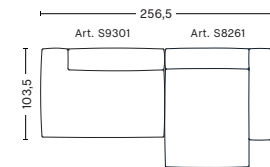

**2,5 SEATER COMB. 3
RIGHT ARMREST**

W256,5 x D103,5/135,5 x H37/67 cm

Upholstery	NOK
Fabric group 1	25.948
Fabric group 2	26.348
Fabric group 3	26.798
Fabric group 4	27.298
Fabric group 5	36.698
Fabric group 6	53.298

FABRIC GROUPS 1 / Linara, Mode 2 / Steelcut, Steelcut Trio, Melange Nap, Lola, Olavi by HAY, Flamiber, Fairway 3 / Divina, Divina Melange, Divina MD, Ruskin, Roden, Bolgheri, DOT 1682 4 / Hallingdal, Lila, Compound 5 / Coda, Sierra, California, Balder 6 / Silk

HAY