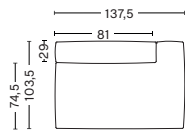

**MAGS SOFT
LOUNGE MODULE**

Left backrest
Art. S9302
W137,5 x D74,5/103,5 x H37/67 cm

Upholstery **NOK**

Fabric group 1	11.349
Fabric group 2	11.549
Fabric group 3	11.799
Fabric group 4	11.999
Fabric group 5	16.699
Fabric group 6	24.999