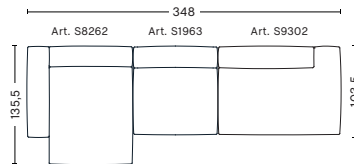

- MAGS SOFT SOFA, COMBINATIONS / 3 SEATER -

**3 SEATER COMB. 5
LEFT ARMREST**

W348 x D103,5/135,5 x H37/67 cm

Upholstery	NOK
Fabric group 1	36.347
Fabric group 2	36.997
Fabric group 3	37.647
Fabric group 4	38.397
Fabric group 5	51.347
Fabric group 6	75.797