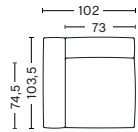

# MAGS SOFT SOFA

MODULE OVERVIEW

HAY

**MAGS SOFT  
NARROW MODULE**

**Left armrest**  
Art. S1062  
W73/102 x D74,5/103,5 x H37/67 cm  
Armrest D29 cm

<b>Upholstery</b>		<b>NOK</b>
Fabric group 1	10.399	
Fabric group 2	10.649	
Fabric group 3	10.849	
Fabric group 4	11.099	
Fabric group 5	15.799	
Fabric group 6	24.299	

**Right armrest**  
Art. S1061  
W73/102 x D74,5/103,5 x H37/67 cm  
Armrest D29 cm

<b>Upholstery</b>		<b>NOK</b>
Fabric group 1	10.399	
Fabric group 2	10.649	
Fabric group 3	10.849	
Fabric group 4	11.099	
Fabric group 5	15.799	
Fabric group 6	24.299	

**Middle**  
Art. S1063  
W74,5 x D74,5/103,5 x H37/67 cm

<b>Upholstery</b>		<b>NOK</b>
Fabric group 1	7.749	
Fabric group 2	7.999	
Fabric group 3	8.199	
Fabric group 4	8.449	
Fabric group 5	10.799	
Fabric group 6	15.149	

**Right armrest**  
Art. S1961  
W90/119 x D74,5/103,5 x H37/67 cm  
Armrest D29 cm

<b>Upholstery</b>		<b>NOK</b>
Fabric group 1	12.749	
Fabric group 2	12.949	
Fabric group 3	13.199	
Fabric group 4	13.449	
Fabric group 5	19.999	
Fabric group 6	33.299	