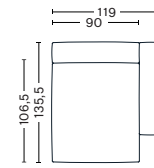

Right armrest
Art. S8261
W90/119 x D106,5/135,5 x H37/67 cm
Armrest D29 cm

Upholstery	NOK
Fabric group 1	14.599
Fabric group 2	14.799
Fabric group 3	14.999
Fabric group 4	15.299
Fabric group 5	19.999
Fabric group 6	28.299

FABRIC GROUPS 1 / Linara, Mode 2 / Steelcut, Steelcut Trio, Melange Nap, Lola, Olavi by HAY, Flamiber, Fairway 3 / Divina, Divina Melange, Divina MD, Ruskin, Roden, Bolgheri, DOT 1682 4 / Hallingdal, Lila, Compound 5 / Coda, Sierra, California, Balder 6 / Silk

HAY