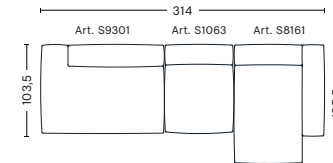

**3 SEATER COMB. 3
RIGHT ARMREST**

W314 x D103,5/135,5 x H37/67 cm

Upholstery	NOK
Fabric group 1	31.197
Fabric group 2	31.897
Fabric group 3	32.597
Fabric group 4	33.247
Fabric group 5	44.947
Fabric group 6	66.047