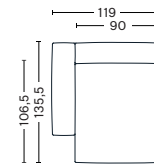

**MAGS SOFT
WIDE CHAISE LONGUE
MODULE SHORT**

Left armrest
Art. S8262
W90/119 x D106,5/135,5 x H37/67 cm
Armrest D29 cm

Upholstery	NOK
Fabric group 1	14.599
Fabric group 2	14.799
Fabric group 3	14.999
Fabric group 4	15.299
Fabric group 5	19.999
Fabric group 6	28.299