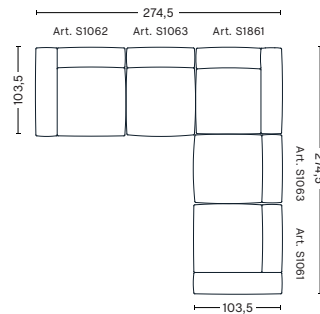

**CORNER COMB. 1
RIGHT ARMREST**

W274,5 x D103,5/274,5 x H37/67 cm

Upholstery	NOK
Fabric group 1	46.695
Fabric group 2	47.945
Fabric group 3	48.945
Fabric group 4	50.195
Fabric group 5	68.995
Fabric group 6	102.895