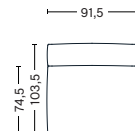

Middle
Art. S1963
W91,5 x D74,5/103,5 x H37/67 cm

Upholstery		NOK
Fabric group 1	10.399	
Fabric group 2	10.649	
Fabric group 3	10.849	
Fabric group 4	11.099	
Fabric group 5	14.649	
Fabric group 6	22.499