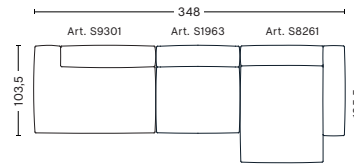

**3 SEATER COMB. 5
RIGHT ARMREST**

W348 x D103,5/135,5 x H37/67 cm

Upholstery	NOK
Fabric group 1	36.347
Fabric group 2	36.997
Fabric group 3	37.647
Fabric group 4	38.397
Fabric group 5	51.347
Fabric group 6	75.797