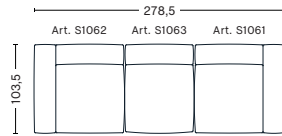

- MAGS SOFT SOFA, COMBINATIONS / 3 SEATER -

3 SEATER COMB. 1

W278,5 x D103,5 x H37/67 cm

Upholstery	NOK
Fabric group 1	28.547
Fabric group 2	29.297
Fabric group 3	29.897
Fabric group 4	30.647
Fabric group 5	42.397
Fabric group 6	63.747