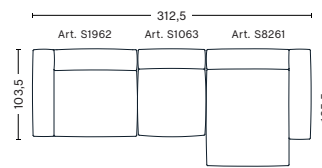

**3 SEATER COMB. 10
RIGHT ARMREST**

W312,5 x D103,5/135,5 x H37/67 cm

Upholstery	NOK
Fabric group 1	35.097
Fabric group 2	35.747
Fabric group 3	36.397
Fabric group 4	37.197
Fabric group 5	50.797
Fabric group 6	76.747