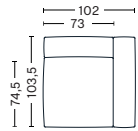

# MAGS SOFT SOFA

MODULE OVERVIEW

HAY

**MAGS SOFT  
NARROW MODULE**

**Left armrest**  
Art. S1062  
W73/102 x D74,5/103,5 x H37/67 cm  
Armrest D29 cm

<b>Upholstery</b>		<b>NOK</b>
Fabric group 1	10.399	
Fabric group 2	10.649	
Fabric group 3	10.849	
Fabric group 4	11.099	
Fabric group 5	15.799	
Fabric group 6	24.299	

**Right armrest**  
Art. S1061  
W73/102 x D74,5/103,5 x H37/67 cm  
Armrest D29 cm

<b>Upholstery</b>		<b>NOK</b>
Fabric group 1	10.399	
Fabric group 2	10.649	
Fabric group 3	10.849	
Fabric group 4	11.099	
Fabric group 5	15.799	
Fabric group 6	24.299	

**Middle**  
Art. S1063  
W74,5 x D74,5/103,5 x H37/67 cm

<b>Upholstery</b>		<b>NOK</b>
Fabric group 1	7.749	
Fabric group 2	7.999	
Fabric group 3	8.199	
Fabric group 4	8.449	
Fabric group 5	10.799	
Fabric group 6	15.149	

**Right armrest**  
Art. S1961  
W90/119 x D74,5/103,5 x H37/67 cm  
Armrest D29 cm

<b>Upholstery</b>		<b>NOK</b>
Fabric group 1	12.749	
Fabric group 2	12.949	
Fabric group 3	13.199	
Fabric group 4	13.449	
Fabric group 5	19.999	
Fabric group 6	33.299	