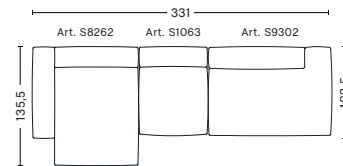

**3 SEATER COMB. 4
LEFT ARMREST**

W331 x D103,5/135,5 x H37/67 cm

Upholstery	NOK
Fabric group 1	33.697
Fabric group 2	34.347
Fabric group 3	34.997
Fabric group 4	35.747
Fabric group 5	47.497
Fabric group 6	68.447