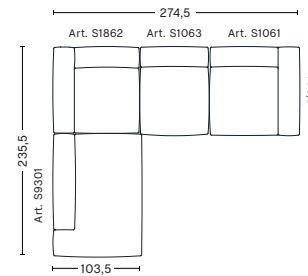

**CORNER COMB. 2
LEFT ARMREST**

W274,5 x D103,5/235,5 x H37/67 cm

Upholstery	NOK
Fabric group 1	39.896
Fabric group 2	40.846
Fabric group 3	41.696
Fabric group 4	42.646
Fabric group 5	59.096
Fabric group 6	88.446