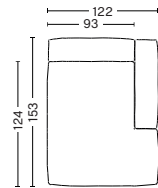

Right armrest
Art. S7261
W93/122 x D124/153 x H37/67 cm
Armrest D29 cm

Upholstery	NOK
Fabric group 1	16.949
Fabric group 2	17.149
Fabric group 3	17.399
Fabric group 4	17.599
Fabric group 5	22.299
Fabric group 6	30.499