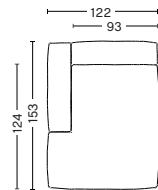

**MAGS SOFT
WIDE CHAISE LONGUE
MODULE LONG**

Left armrest
Art. S7262
W93/122 x D124/153 x H37/67 cm
Armrest D29 cm

Upholstery	NOK
Fabric group 1	16.949
Fabric group 2	17.149
Fabric group 3	17.399
Fabric group 4	17.599
Fabric group 5	22.299
Fabric group 6	30.499