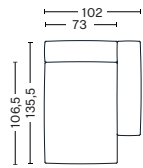

Right armrest
Art. S8161
W73/102 x D106,5/135,5 x H37/67 cm
Armrest D29 cm

Upholstery	NOK
Fabric group 1	12.099
Fabric group 2	12.349
Fabric group 3	12.599
Fabric group 4	12.799
Fabric group 5	17.449
Fabric group 6	25.899