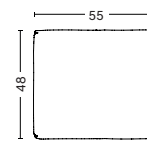

**MAGS
CUSHIONS**

Cushion
Art. 09
W55 x D9 x H48 cm

Upholstery **NOK**

Fabric group 1	1.549
Fabric group 2	1.599
Fabric group 3	1.649
Fabric group 4	1.699
Fabric group 5	2.149
Fabric group 6	2.779