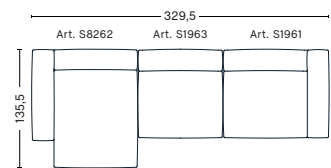

**3 SEATER COMB. 11
LEFT ARMREST**

W329,5 x D103,5/135,5 x H37/67 cm

Upholstery	NOK
Fabric group 1	37.747
Fabric group 2	38.397
Fabric group 3	39.047
Fabric group 4	39.847
Fabric group 5	54.647
Fabric group 6	84.097