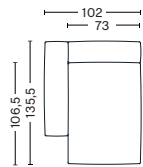

**MAGS SOFT
NARROW CHAISE LONGUE
MODULE SHORT**

Left armrest
Art. S8162
W73/102 x D106,5/135,5 x H37/67 cm
Armrest D29 cm

Upholstery	NOK
Fabric group 1	12.099
Fabric group 2	12.349
Fabric group 3	12.599
Fabric group 4	12.799
Fabric group 5	17.449
Fabric group 6	25.899