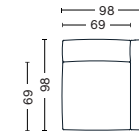

Right corner
Art. S1861
W69/98 x D69/98 x H37/67 cm
Armrest D29 cm

Upholstery		NOK
Fabric group 1	10.399	
Fabric group 2	10.649	
Fabric group 3	10.849	
Fabric group 4	11.099	
Fabric group 5	15.799	
Fabric group 6	23.999	

FABRIC GROUPS 1 / Linara, Mode 2 / Steelcut, Steelcut Trio, Melange Nap, Lola, Olavi by HAY, Flamiber, Fairway 3 / Divina, Divina Melange, Divina MD, Ruskin, Roden, Bolgheri, DOT 1682 4 / Hallingdal, Lila, Compound 5 / Coda, Sierra, California, Balder 6 / Silk

HAY