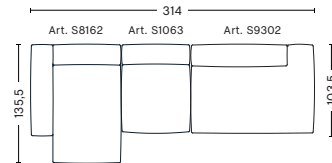

**3 SEATER COMB. 3
LEFT ARMREST**

W314 x D103,5/135,5 x H37/67 cm

Upholstery	NOK
Fabric group 1	31.197
Fabric group 2	31.897
Fabric group 3	32.597
Fabric group 4	33.247
Fabric group 5	44.947
Fabric group 6	66.047