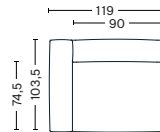

**MAGS SOFT
WIDE MODULE**

Left armrest
Art. S1962
W90/119 x D74,5/103,5 x H37/67 cm
Armrest D29 cm

Upholstery		NOK
Fabric group 1	12.749	
Fabric group 2	12.949	
Fabric group 3	13.199	
Fabric group 4	13.449	
Fabric group 5	19.999	
Fabric group 6	33.299