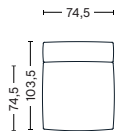

# MAGS SOFT SOFA

MODULE OVERVIEW

HAY

**MAGS SOFT  
NARROW MODULE**

**Left armrest**  
Art. S1062  
W73/102 x D74,5/103,5 x H37/67 cm  
Armrest D29 cm

<b>Upholstery</b>		<b>NOK</b>
Fabric group 1	10.399	
Fabric group 2	10.649	
Fabric group 3	10.849	
Fabric group 4	11.099	
Fabric group 5	15.799	
Fabric group 6	24.299	

**Right armrest**  
Art. S1061  
W73/102 x D74,5/103,5 x H37/67 cm  
Armrest D29 cm

<b>Upholstery</b>		<b>NOK</b>
Fabric group 1	10.399	
Fabric group 2	10.649	
Fabric group 3	10.849	
Fabric group 4	11.099	
Fabric group 5	15.799	
Fabric group 6	24.299	

**Middle**  
Art. S1063  
W74,5 x D74,5/103,5 x H37/67 cm

<b>Upholstery</b>		<b>NOK</b>
Fabric group 1	7.749	
Fabric group 2	7.999	
Fabric group 3	8.199	
Fabric group 4	8.449	
Fabric group 5	10.799	
Fabric group 6	15.149	