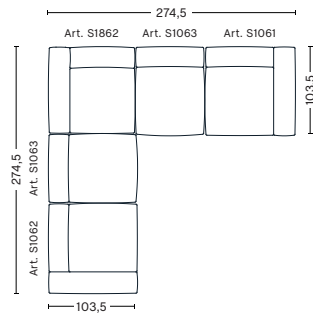

**CORNER COMB. 1
LEFT ARMREST**

W274,5 x D103,5/274,5 x H37/67 cm

Upholstery	NOK
Fabric group 1	46.695
Fabric group 2	47.945
Fabric group 3	48.945
Fabric group 4	50.195
Fabric group 5	68.995
Fabric group 6	102.895