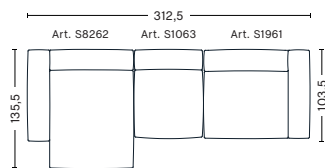

**3 SEATER COMB. 10
LEFT ARMREST**

W312,5 x D103,5/135,5 x H37/67 cm

Upholstery	NOK
Fabric group 1	35.097
Fabric group 2	35.747
Fabric group 3	36.397
Fabric group 4	37.197
Fabric group 5	50.797
Fabric group 6	76.747