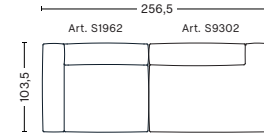

**2,5 SEATER COMB. 2
LEFT ARMREST**

W256,5 x D103,5 x H37/67 cm

Upholstery	NOK
Fabric group 1	24.098
Fabric group 2	24.498
Fabric group 3	24.998
Fabric group 4	25.448
Fabric group 5	36.698
Fabric group 6	58.298