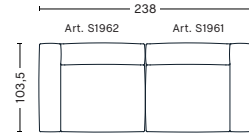

- MAGS SOFT SOFA, COMBINATIONS / 2,5 SEATER -

2,5 SEATER COMB. 1

W238 x D103,5 x H37/67 cm

Upholstery	NOK
Fabric group 1	25.498
Fabric group 2	25.898
Fabric group 3	26.398
Fabric group 4	26.898
Fabric group 5	39.998
Fabric group 6	66.598