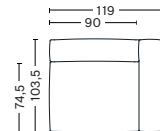

Right armrest
Art. S1961
W90/119 x D74,5/103,5 x H37/67 cm
Armrest D29 cm

Upholstery		NOK
Fabric group 1	12.749	
Fabric group 2	12.949	
Fabric group 3	13.199	
Fabric group 4	13.449	
Fabric group 5	19.999	
Fabric group 6	33.299