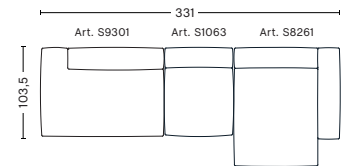

**3 SEATER COMB. 4
RIGHT ARMREST**

W331 x D103,5/135,5 x H37/67 cm

Upholstery	NOK
Fabric group 1	33.697
Fabric group 2	34.347
Fabric group 3	34.997
Fabric group 4	35.747
Fabric group 5	47.497
Fabric group 6	68.447

FABRIC GROUPS 1 / Linara, Mode 2 / Steelcut, Steelcut Trio, Melange Nap, Lola, Olavi by HAY, Flamiber, Fairway 3 / Divina, Divina Melange, Divina MD, Ruskin, Roden, Bolgheri, DOT 1682 4 / Hallingdal, Lila, Compound 5 / Coda, Sierra, California, Balder 6 / Silk

HAY