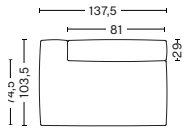

**HAY**

**MAGS SOFT  
LOUNGE MODULE**

**Left backrest**  
Art. S9302  
W137,5 x D74,5/103,5 x H37/67 cm

**Upholstery** **NOK**

Fabric group 1	11.349
Fabric group 2	11.549
Fabric group 3	11.799
Fabric group 4	11.999
Fabric group 5	16.699
Fabric group 6	24.999

**Right backrest**  
Art. S9301  
W137,5 x D74,5/103,5 x H37/67 cm

**Upholstery** **NOK**

Fabric group 1	11.349
Fabric group 2	11.549
Fabric group 3	11.799
Fabric group 4	11.999
Fabric group 5	16.699
Fabric group 6	24.999