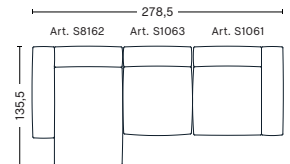

**3 SEATER COMB. 9
LEFT ARMREST**

W278,5 x D103,5/135,5 x H37/67 cm

Upholstery	NOK
Fabric group 1	30.247
Fabric group 2	30.997
Fabric group 3	31.647
Fabric group 4	32.347
Fabric group 5	44.047
Fabric group 6	65.347