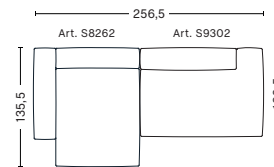

**2,5 SEATER COMB. 3
LEFT ARMREST**

W256,5 x D103,5/135,5 x H37/67 cm

Upholstery	NOK
Fabric group 1	25.948
Fabric group 2	26.348
Fabric group 3	26.798
Fabric group 4	27.298
Fabric group 5	36.698
Fabric group 6	53.298