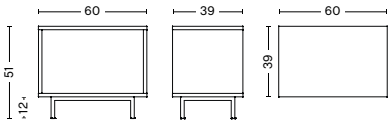

DIMENSIONS

COLOUR CABINET | FLOOR S

WIDTH 60 CM | 23.5"

DEPTH 39 CM | 15.25"

HEIGHT 51 CM | 20"

FRAME HEIGHT 12 CM | 4.75"

COLOUR CABINET | FLOOR M

WIDTH 120 CM | 47.25"

DEPTH 39 CM | 15.25"

HEIGHT 51 CM | 20"

FRAME HEIGHT 12 CM | 4.75"

COLOUR CABINET | FLOOR M W. GLASS DOORS | SET OF 2

WIDTH 120 CM | 47.25"

DEPTH 39 CM | 15.25"

HEIGHT 51 CM | 20"

FRAME HEIGHT 12 CM | 4.75"

HEIGHT 51 CM | 20"

FRAME HEIGHT 12 CM | 4.75"

- COLOUR CABINET -

COLOUR CABINET | TALL W. GLASS DOORS | SET OF 2
WIDTH 75 CM | 29.5"
DEPTH 39 CM | 15.25"
HEIGHT 130 CM | 51.5"
FRAME HEIGHT 26 CM | 10.25"