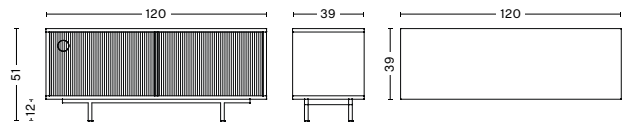

DIMENSIONS

COLOUR CABINET | FLOOR S

WIDTH 60 CM | 23.5"

DEPTH 39 CM | 15.25"

HEIGHT 51 CM | 20"

FRAME HEIGHT 12 CM | 4.75"

COLOUR CABINET | FLOOR M

WIDTH 120 CM | 47.25"

DEPTH 39 CM | 15.25"

HEIGHT 51 CM | 20"

FRAME HEIGHT 12 CM | 4.75"

COLOUR CABINET | FLOOR M W. GLASS DOORS | SET OF 2

WIDTH 120 CM | 47.25"

DEPTH 39 CM | 15.25"

HEIGHT 51 CM | 20"

FRAME HEIGHT 12 CM | 4.75"