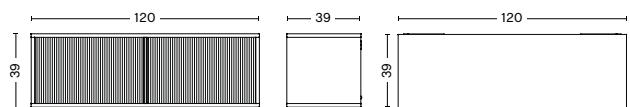

COLOUR CABINET | WALL M W. GLASS DOORS | SET OF 2
WIDTH 120 CM | 47.25"
DEPTH 39 CM | 15.25"
HEIGHT 39 CM | 15.25"

MATERIALS

CABINET

Panels in UV lacquered Valchromat.
Edges with water-based lacquer.
Visible wood fibres.

STEEL FRAME

Powder coated steel tube frame.
High gloss 90. For floor standing
cabinets.

GLASS DOORS

Tempered reeded clear glass.

GLIDERS

PP gliders. For floor standing
cabinets.

CONSTRUCTION

Pre-assembled cabinet construction of Valchromat panels. Floor standing cabinets feature a welded steel tube construction. Requires assembly onto the cabinet. Tall version requires wall mount. Wall-hanging cabinets feature aluminium rails for wall assembly and require assembly onto the wall. Sliding doors are tempered reeded glass. Requires assembly into the cabinet.

COUNTRY OF ORIGIN

Denmark