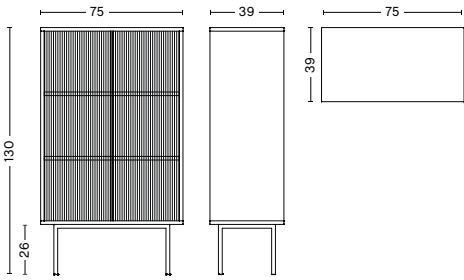

DEPTH 39 CM | 15.25"

HEIGHT 51 CM | 20"

FRAME HEIGHT 12 CM | 4.75"

COLOUR CABINET | FLOOR M W. GLASS DOORS | SET OF 2

WIDTH 120 CM | 47.25"

DEPTH 39 CM | 15.25"

HEIGHT 51 CM | 20"

FRAME HEIGHT 12 CM | 4.75"

COLOUR CABINET | FLOOR L

WIDTH 180 CM | 71"

DEPTH 39 CM | 15.25"

HEIGHT 51 CM | 20"

FRAME HEIGHT 12 CM | 4.75"

COLOUR CABINET | FLOOR L W. GLASS DOORS | SET OF 3

WIDTH 180 CM | 71"

DEPTH 39 CM | 15.25"

HEIGHT 51 CM | 20"

FRAME HEIGHT 12 CM | 4.75"

- COLOUR CABINET -

COLOUR CABINET | TALL W. GLASS DOORS | SET OF 2
WIDTH 75 CM | 29.5"
DEPTH 39 CM | 15.25"
HEIGHT 130 CM | 51.5"
FRAME HEIGHT 26 CM | 10.25"

COLOUR CABINET | WALL S
WIDTH 60 CM | 23.5"
DEPTH 39 CM | 15.25"
HEIGHT 39 CM | 15.25"

COLOUR CABINET | WALL M
WIDTH 120 CM | 47.25"
DEPTH 39 CM | 15.25"
HEIGHT 39 CM | 15.25"

COLOUR CABINET | WALL M W. GLASS DOORS | SET OF 2
WIDTH 120 CM | 47.25"
DEPTH 39 CM | 15.25"
HEIGHT 39 CM | 15.25"