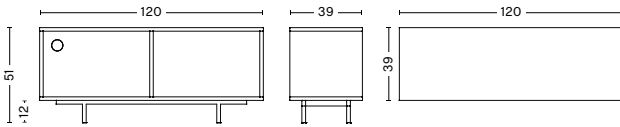

DIMENSIONS

COLOUR CABINET | FLOOR S

WIDTH 60 CM | 23.5"

DEPTH 39 CM | 15.25"

HEIGHT 51 CM | 20"

FRAME HEIGHT 12 CM | 4.75"

COLOUR CABINET | FLOOR M

WIDTH 120 CM | 47.25"

DEPTH 39 CM | 15.25"

HEIGHT 51 CM | 20"

FRAME HEIGHT 12 CM | 4.75"

COLOUR CABINET | FLOOR M W. GLASS DOORS | SET OF 2

WIDTH 120 CM | 47.25"

DEPTH 39 CM | 15.25"

HEIGHT 51 CM | 20"

FRAME HEIGHT 12 CM | 4.75"