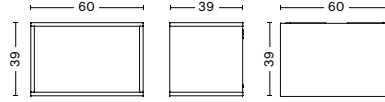

DEPTH 39 CM | 15.25"

HEIGHT 51 CM | 20"

FRAME HEIGHT 12 CM | 4.75"

COLOUR CABINET | FLOOR M W. GLASS DOORS | SET OF 2

WIDTH 120 CM | 47.25"

DEPTH 39 CM | 15.25"

HEIGHT 51 CM | 20"

FRAME HEIGHT 12 CM | 4.75"

COLOUR CABINET | FLOOR L

WIDTH 180 CM | 71"

DEPTH 39 CM | 15.25"

HEIGHT 51 CM | 20"

FRAME HEIGHT 12 CM | 4.75"

COLOUR CABINET | FLOOR L W. GLASS DOORS | SET OF 3

WIDTH 180 CM | 71"

DEPTH 39 CM | 15.25"

HEIGHT 51 CM | 20"

FRAME HEIGHT 12 CM | 4.75"

- COLOUR CABINET -

COLOUR CABINET | TALL W. GLASS DOORS | SET OF 2
WIDTH 75 CM | 29.5"
DEPTH 39 CM | 15.25"
HEIGHT 130 CM | 51.5"
FRAME HEIGHT 26 CM | 10.25"