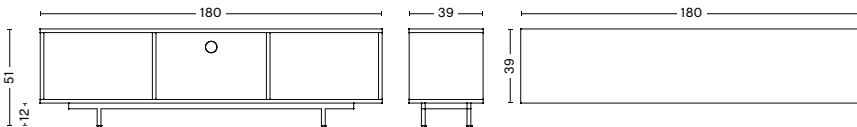

DEPTH 39 CM | 15.25"

HEIGHT 51 CM | 20"

FRAME HEIGHT 12 CM | 4.75"

COLOUR CABINET | FLOOR M W. GLASS DOORS | SET OF 2

WIDTH 120 CM | 47.25"

DEPTH 39 CM | 15.25"

HEIGHT 51 CM | 20"

FRAME HEIGHT 12 CM | 4.75"