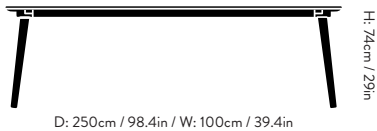

In Between ^{SK6} Sami Kallio 2015

Product category
Dining table

Environment
Indoor

Material
Oak and oak veneer.

Production process
The table top is made from MDF with oak veneer. Legs are made from solid wood and wood blocks are used to attach the legs to the table top to achieve a stable table.

Dimensions
H: 73cm/28.7in, D: 100cm/39.4in, L: 250cm/98.4in

Package dimensions
Table top: 10cm/3.9in, 110cm/43.3in, 265cm/104.3in

Legs: 20cm/7.8in, 78cm/30.7in, 97cm/38.2in

Colli quantity
1 pc

Weight
Product: 55 kg.

Table top incl. packaging: 67.7 kg
Legs incl. packaging: 13.25 kg

Gliders
Adjustable plastic gliders installed as standard.

Colours
Clear lacquered oak, Smoked lacquered oak, Black lacquered oak (RAL 9005)
Also available with laminate, nano laminate and linoleum table top as MTO.

Strength, Durability and Safety Testing
The table is tested for strength, durability and safety according to EN 15373 Level 2 – General contract use.

→ **Stock items**
Clear lacquered oak, Smoked lacquered oak, Black lacquered oak.