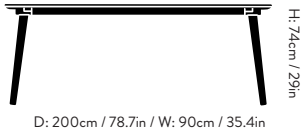

In Between ^{SK5} Sami Kallio 2015

Product category
Dining table

Environment
Indoor

Material
Oak and oak veneer.

Production process
The table top is made from MDF with oak veneer. Legs are made from solid wood and wood blocks are used to attach the legs to the table top to achieve a stable table.

Dimensions
H: 73cm/28.7in, D: 90cm/35.4in, L: 200cm/78.7in

Package dimensions
Table top: H:10cm/3.9in, W:100cm/39.4in
215cm/84.6in

Legs: 20cm/7.9in, 78cm/30.7in, 78cm/30.7in

Colli quantity
1 pc

Weight
Product: 47 kg.

Table top incl. packaging: 50 kg
Legs incl. packaging: 13kg

Gliders
Adjustable plastic gliders installed as standard.

Colours
Clear lacquered oak, Smoked lacquered oak, Black lacquered oak (RAL 9005)
Also available with laminate, nano laminate and linoleum table top as MTO.

Strength, Durability and Safety Testing
The table is tested for strength, durability and safety according to EN 15373 Level 2 – General contract use.

→ **Stock items**
Clear lacquered oak, Smoked lacquered oak, Black lacquered oak.