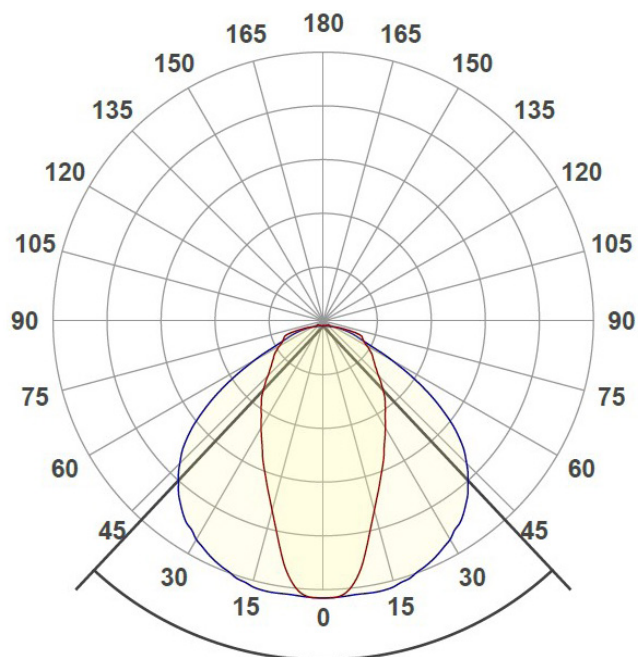

Montera^{JH42}

Jaime Hayon

2024

Subject of measurement

Product: Montera JH42

Item number: 25050172

Tracking number: VT230908-002045

Tested light source

E14 4,8W - Osram Parathom Classic

B dim

Light output: 470 lumen

Colour temperature (Kelvin): 2700K

Test Result

Beam angle: 86,1°

Intensity distribution - Polar

Measurements obtained

Light output	448 lumen
Light efficiency	52 lumen/Watt
IES file available	Yes
LDT files available	Yes

* Results may vary depending on the type of bulb used in the lamp.