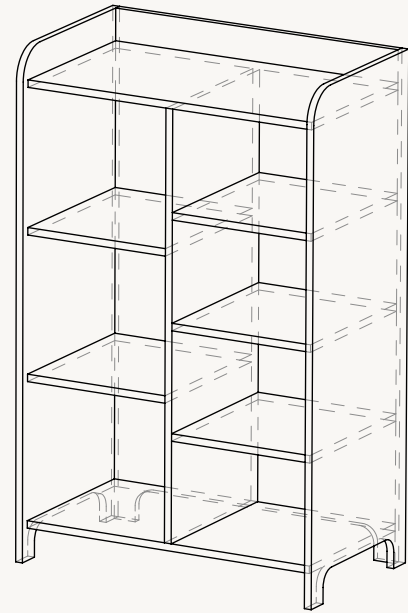

SILL CUPBOARD - TALL

Size: H: 200 x W: 70 x D: 40 cm
H: 78.7 x W: 27.6 x D: 15.7 in
Material: Cashmere: FSC™ Mix certified MDF and laminate with carved doors. Painted
Dark Stained Oak: FSC™ Mix certified oak veneer with MDF core. Dark stained with carved doors
Care: Wipe with a damp cloth
Info: The safety wall brackets must be firmly installed into the wall. Registered design
Country: Latvia
Net. weight: 74.5 kg
Packsize: 1

1104267014
Dark Stained Oak

SILL CUPBOARD - LOW

Size: H: 85 x W: 42.5 x D: 19 cm
H: 33.5 x W: 16.7 x D: 7.5 in
Material: Dark Stained Oak: FSC™ Mix certified oak veneer with MDF core. Dark stained with carved doors
Care: Wipe with a damp cloth
Info: Registered design
Country: Latvia
Net. weight: 14.2 kg
Packsize: 1

SILL CUPBOARD HIGH

Depth: 19.0 cm / 7.5 in

Height: 85.0 cm / 33.5 in

Width: 70 cm / 27.6 in

Height: 85.0 cm / 33.5 in

Width: 70 cm / 27.6 in

Depth: 19.0 cm / 7.5 in

SILL CUPBOARD LOW

SILL CUPBOARD HIGH

WITH DOORS

WITHOUT DOORS

WITH DOORS

WITHOUT DOORS

Space to feel comfortably you