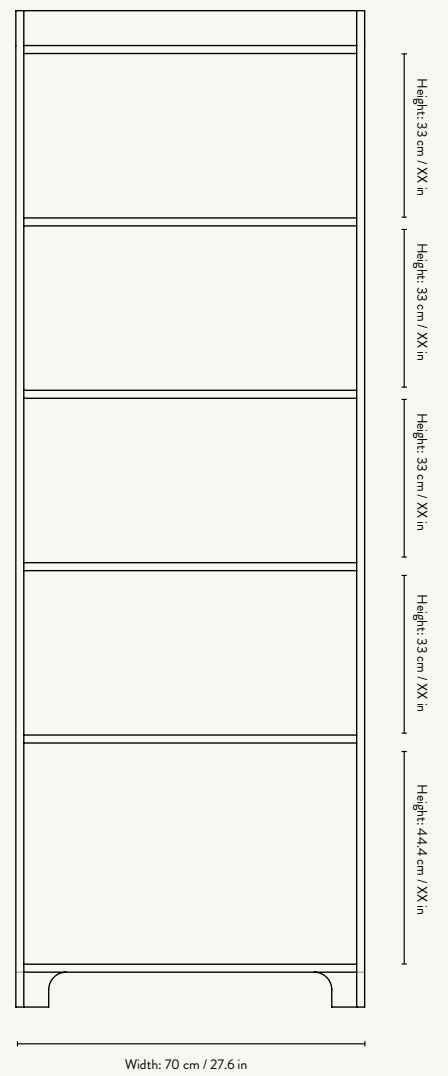

WITHOUT DOORS