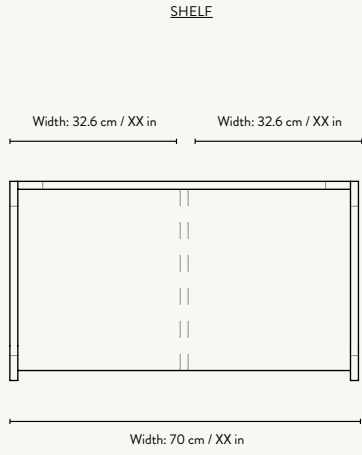

SILL WALL CABINET

1104266443
Dark Stained Oak

1104264159
Cashmere

1104266444
Dark Stained Oak

1104264160
Cashmere

SILL CUPBOARD - LOW

Size: H: 110 x W: 70 x D: 40 cm
H: 43.3 x W: 27.6 x D: 15.7 in
Material: Cashmere: FSC™ Mix certified MDF and laminate with carved doors. Painted
Dark Stained Oak: FSC™ Mix certified oak veneer with MDF core. Dark stained with carved doors
Care: Wipe with a damp cloth
Info: The safety wall brackets must be firmly installed into the wall. Registered design
Country: Latvia
Net. weight: 45 kg
Packsize: 1

SILL CUPBOARD - TALL

Size: H: 200 x W: 70 x D: 40 cm
H: 78.7 x W: 27.6 x D: 15.7 in
Material: Cashmere: FSC™ Mix certified MDF and laminate with carved doors. Painted
Dark Stained Oak: FSC™ Mix certified oak veneer with MDF core. Dark stained with carved doors
Care: Wipe with a damp cloth
Info: The safety wall brackets must be firmly installed into the wall. Registered design
Country: Latvia
Net. weight: 74.5 kg
Packsize: 1

1104267014
Dark Stained Oak

SILL CUPBOARD - LOW

Size: H: 85 x W: 42.5 x D: 19 cm
H: 33.5 x W: 16.7 x D: 7.5 in
Material: Dark Stained Oak: FSC™ Mix certified oak veneer with MDF core. Dark stained with carved doors
Care: Wipe with a damp cloth
Info: Registered design
Country: Latvia
Net. weight: 14.2 kg
Packsize: 1

SILL CUPBOARD HIGH

Depth: 19.0 cm / 7.5 in

Height: 85.0 cm / 33.5 in

Width: 70 cm / 27.6 in

Height: 85.0 cm / 33.5 in

Width: 70 cm / 27.6 in

Depth: 19.0 cm / 7.5 in

SILL CUPBOARD LOW