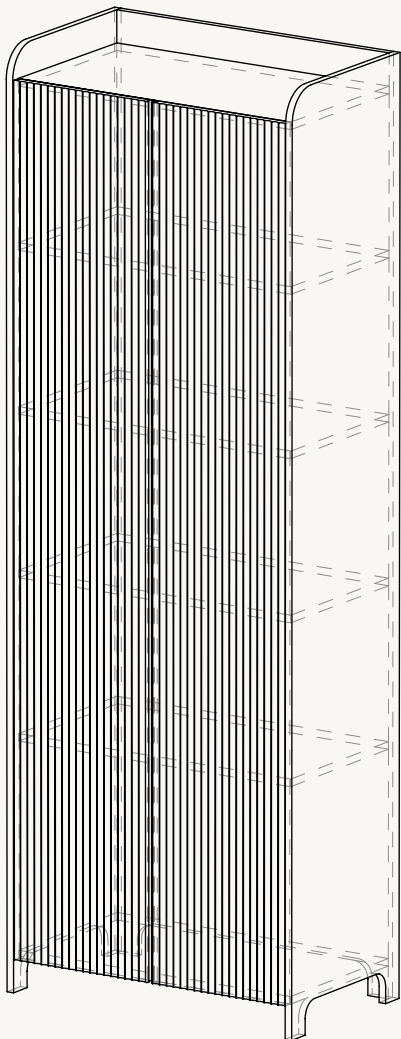

SILL CUPBOARD - TALL

Size: H: 200 x W: 70 x D: 40 cm
H: 78.7 x W: 27.6 x D: 15.7 in
Material: Cashmere: FSC™ Mix certified MDF and laminate with carved doors. Painted
Dark Stained Oak: FSC™ Mix certified oak veneer with MDF core. Dark stained with carved doors
Care: Wipe with a damp cloth
Info: The safety wall brackets must be firmly installed into the wall. Registered design
Country: Latvia
Net. weight: 74.5 kg
Packsize: 1

1104267014
Dark Stained Oak

SILL CUPBOARD - LOW

Size: H: 85 x W: 42.5 x D: 19 cm
H: 33.5 x W: 16.7 x D: 7.5 in
Material: Dark Stained Oak: FSC™ Mix certified oak veneer with MDF core. Dark stained with carved doors
Care: Wipe with a damp cloth
Info: Registered design
Country: Latvia
Net. weight: 14.2 kg
Packsize: 1

SILL CUPBOARD HIGH

Depth: 19.0 cm / 7.5 in

Height: 85.0 cm / 33.5 in

Width: 70 cm / 27.6 in

Height: 85.0 cm / 33.5 in

Width: 70 cm / 27.6 in

Depth: 19.0 cm / 7.5 in

SILL CUPBOARD LOW

SILL CUPBOARD HIGH

WITH DOORS

WITHOUT DOORS

WITH DOORS

WITHOUT DOORS

Space to feel comfortably you