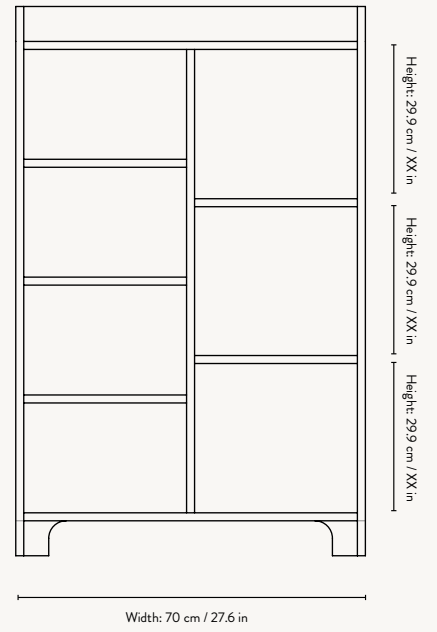

SILL WALL CABINET

1104266443
Dark Stained Oak

1104264159
Cashmere

1104266444
Dark Stained Oak

1104264160
Cashmere

SILL CUPBOARD - LOW

Size: H: 110 x W: 70 x D: 40 cm
H: 43.3 x W: 27.6 x D: 15.7 in
Material: Cashmere: FSC™ Mix certified MDF and laminate with carved doors. Painted
Dark Stained Oak: FSC™ Mix certified oak veneer with MDF core. Dark stained with carved doors
Care: Wipe with a damp cloth
Info: The safety wall brackets must be firmly installed into the wall. Registered design
Country: Latvia
Net. weight: 45 kg
Packsize: 1

SILL CUPBOARD - TALL

Size: H: 200 x W: 70 x D: 40 cm
H: 78.7 x W: 27.6 x D: 15.7 in
Material: Cashmere: FSC™ Mix certified MDF and laminate with carved doors. Painted
Dark Stained Oak: FSC™ Mix certified oak veneer with MDF core. Dark stained with carved doors
Care: Wipe with a damp cloth
Info: The safety wall brackets must be firmly installed into the wall. Registered design
Country: Latvia
Net. weight: 74.5 kg
Packsize: 1

1104267014
Dark Stained Oak

SILL CUPBOARD - LOW

Size: H: 85 x W: 42.5 x D: 19 cm
H: 33.5 x W: 16.7 x D: 7.5 in
Material: Dark Stained Oak: FSC™ Mix certified oak veneer with MDF core. Dark stained with carved doors
Care: Wipe with a damp cloth
Info: Registered design
Country: Latvia
Net. weight: 14.2 kg
Packsize: 1

SILL CUPBOARD HIGH

Depth: 19.0 cm / 7.5 in

Height: 85.0 cm / 33.5 in

Width: 70 cm / 27.6 in

Height: 85.0 cm / 33.5 in

Width: 70 cm / 27.6 in

Depth: 19.0 cm / 7.5 in

SILL CUPBOARD LOW