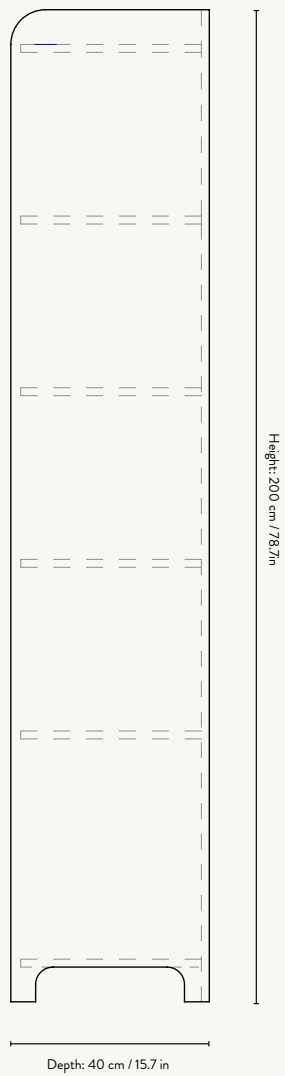

SILL CUPBOARD LOW

SILL CUPBOARD HIGH