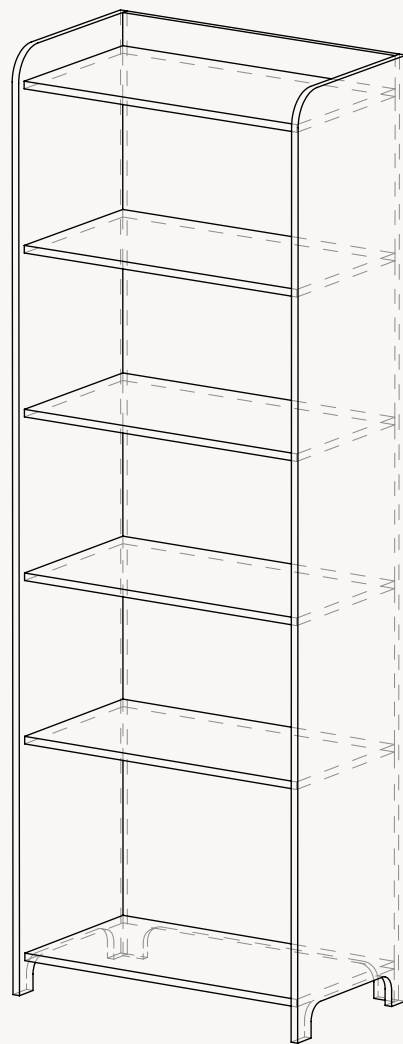

SILL CUPBOARD - TALL

Size: H: 200 x W: 70 x D: 40 cm
H: 78.7 x W: 27.6 x D: 15.7 in
Material: Cashmere: FSC™ Mix certified MDF and laminate with carved doors. Painted
Dark Stained Oak: FSC™ Mix certified oak veneer with MDF core. Dark stained with carved doors
Care: Wipe with a damp cloth
Info: The safety wall brackets must be firmly installed into the wall. Registered design
Country: Latvia
Net. weight: 74.5 kg
Packsize: 1

1104267014
Dark Stained Oak

SILL CUPBOARD - LOW

Size: H: 85 x W: 42.5 x D: 19 cm
H: 33.5 x W: 16.7 x D: 7.5 in
Material: Dark Stained Oak: FSC™ Mix certified oak veneer with MDF core. Dark stained with carved doors
Care: Wipe with a damp cloth
Info: Registered design
Country: Latvia
Net. weight: 14.2 kg
Packsize: 1

SILL CUPBOARD HIGH

Depth: 19.0 cm / 7.5 in

Height: 85.0 cm / 33.5 in

Width: 70 cm / 27.6 in

Height: 85.0 cm / 33.5 in

Width: 70 cm / 27.6 in

Depth: 19.0 cm / 7.5 in

SILL CUPBOARD LOW

SILL CUPBOARD HIGH

WITH DOORS

WITHOUT DOORS

WITH DOORS

WITHOUT DOORS

Space to feel comfortably you