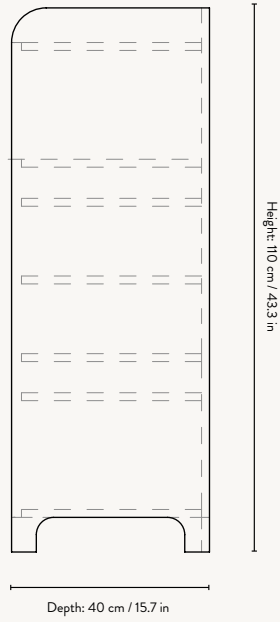

SILL WALL CABINET

1104266443
Dark Stained Oak

1104264159
Cashmere

1104266444
Dark Stained Oak

1104264160
Cashmere

SILL CUPBOARD - LOW

Size: H: 110 x W: 70 x D: 40 cm
H: 43.3 x W: 27.6 x D: 15.7 in
Material: Cashmere: FSC™ Mix certified MDF and laminate with carved doors. Painted
Dark Stained Oak: FSC™ Mix certified oak veneer with MDF core. Dark stained with carved doors
Care: Wipe with a damp cloth
Info: The safety wall brackets must be firmly installed into the wall. Registered design
Country: Latvia
Net. weight: 45 kg
Packsize: 1

SILL CUPBOARD - TALL

Size: H: 200 x W: 70 x D: 40 cm
H: 78.7 x W: 27.6 x D: 15.7 in
Material: Cashmere: FSC™ Mix certified MDF and laminate with carved doors. Painted
Dark Stained Oak: FSC™ Mix certified oak veneer with MDF core. Dark stained with carved doors
Care: Wipe with a damp cloth
Info: The safety wall brackets must be firmly installed into the wall. Registered design
Country: Latvia
Net. weight: 74.5 kg
Packsize: 1

1104267014
Dark Stained Oak

SILL CUPBOARD - LOW

Size: H: 85 x W: 42.5 x D: 19 cm
H: 33.5 x W: 16.7 x D: 7.5 in
Material: Dark Stained Oak: FSC™ Mix certified oak veneer with MDF core. Dark stained with carved doors
Care: Wipe with a damp cloth
Info: Registered design
Country: Latvia
Net. weight: 14.2 kg
Packsize: 1

SILL CUPBOARD HIGH

Depth: 19.0 cm / 7.5 in

Height: 85.0 cm / 33.5 in

Width: 70 cm / 27.6 in

Height: 85.0 cm / 33.5 in

Width: 70 cm / 27.6 in

Depth: 19.0 cm / 7.5 in

SILL CUPBOARD LOW