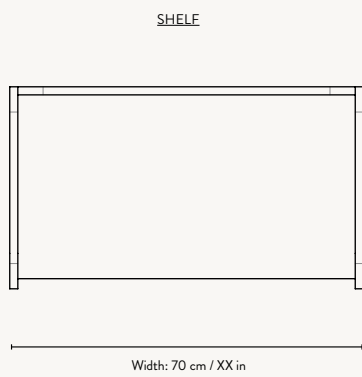

SILL CUPBOARD LOW

SILL CUPBOARD HIGH