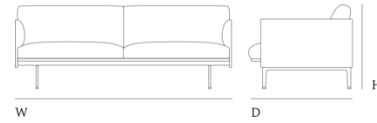

Outline Sofa 2-Seater

Dimensions

Height:	71 cm / 28"
Width:	170 cm / 67"
Depth:	84 cm / 33"
Seat Height:	40 cm / 15.7"
Seat Depth:	62 cm / 24.5"

Ready-to-ship

Remix 163/Black
Refine Leather Cognac/Black
Ecriture 240/Polished Aluminum
Clay 12/Black