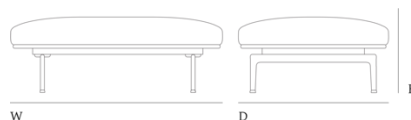

Outline Pouf

Dimensions

Height:	40 cm / 15.7"
Width:	111 cm / 43.7"
Depth:	78 cm / 30.7"
Seat Height:	40 cm / 15.7"
Seat Depth:	78 cm / 30.7"

Made-to-order

This product can be upholstered in the following textiles: Allure Leather, Balder, Canvas, Clara, Clay, Colline, Divina, Divina MD, Divina Mélange, Easy Leather, Ecriture, Endure Leather, Fiord, Grace Leather, Hallingdal, Illusion Leather, Ocean, Planum, Refine Leather, Remix, Rime, Steelcut, Steelcut Trio, Twill Weave, Vancouver, Vidar