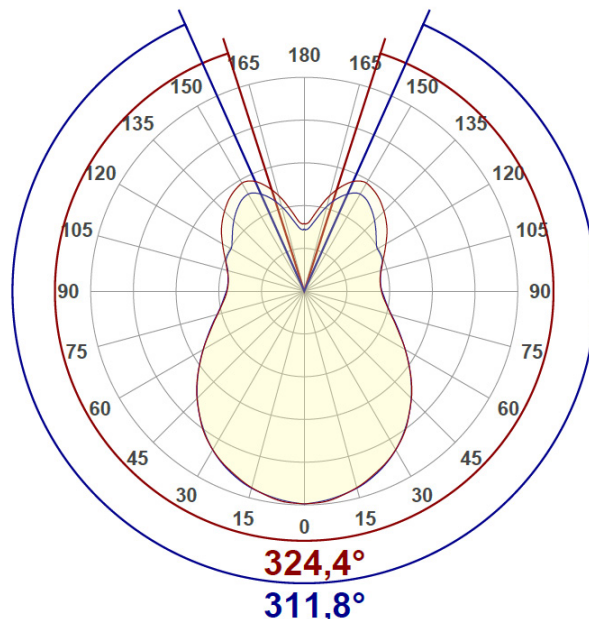

#### Test Result

Beam angle: 324,4°  
Intensity distribution - Polar