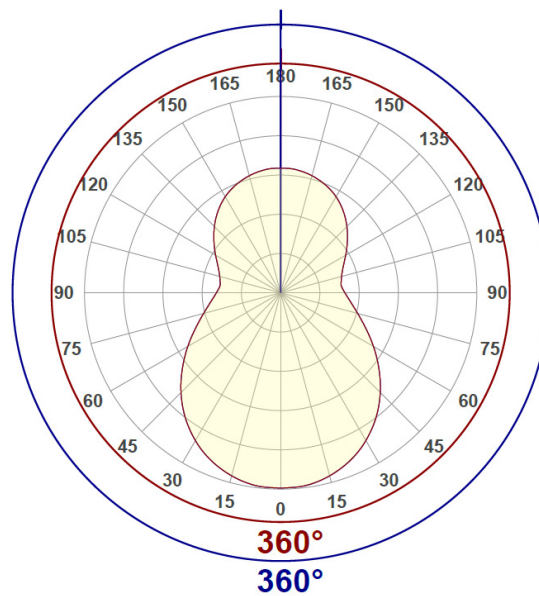

#### Test Result

Beam angle: 360°  
Intensity distribution - Polar