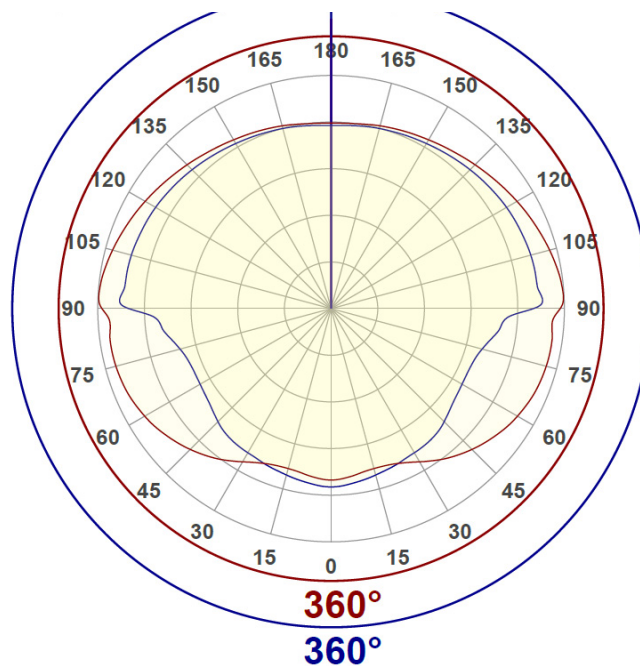

Journey^{SHY1} Signe Hytte 2018

Subject of measurement

Product: Journey SHY1
Item number: 20321094
Tracking number: N/A

Tested light source

4,8W LED - &Tradition
Light output: 280 lumen
Colour temperature (Kelvin): 2000-3000K

Test Result

Intensity distribution - Polar

Measurements obtained

Light output	290 lumen
Light efficiency	58 lumen/Watt
IES file available	Yes
LDT files available	Yes

* Results may vary depending on the type of bulb used in the lamp.