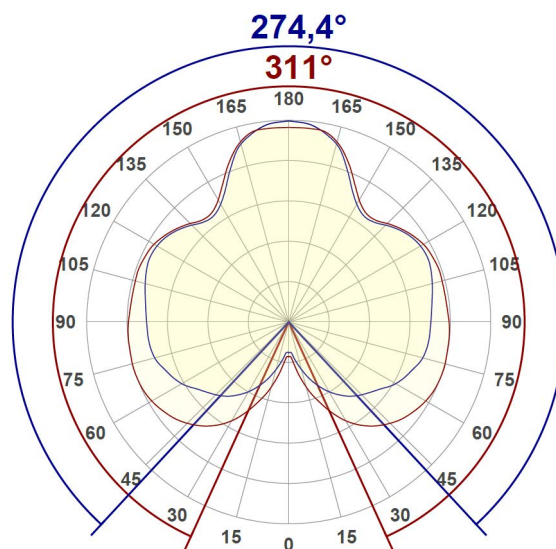

Formakami JH18

Jaime Hayon

2018

Subject of measurement

Product: Formakami JH18

Item number: 83301430-1/2

Tracking number: VT221117-004622

Tested light source

LED 8,5W - Philips CorePro LED bulb

Light output: 733 lumen

Colour temperature (Kelvin): 2714K

Test Result

Beam angle: 374,4°
Intensity distribution - Polar

Measurements obtained

Light output	733 lumen
Light efficiency	97 lumen/Watt
IES file available	Yes
LDT files available	Yes