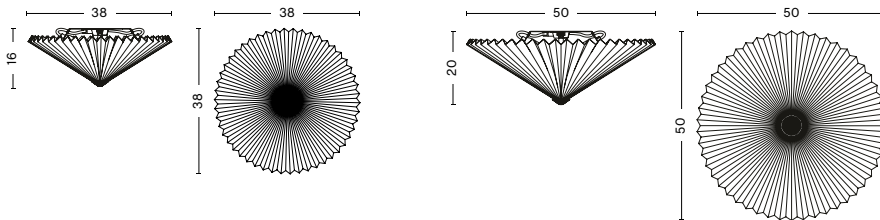

## HAY X LIBERTY MATIN FLUSH MOUNT

DESIGN BY INGA SEMPÉ, 2024

Featuring Liberty's distinctive floral print on the Matin Shade's classic pleated construction, the Liberty Matin Flush Mount Lamp brings together two iconic designs in a poetic and timeless expression. The elegant shade is combined with a steel bracket for mounting onto the wall or ceiling, creating a functional yet visually delicate flush-mounted lamp. The lamp brings an inviting atmosphere to most rooms in the home and comes in different sizes and selected Liberty prints.

### DIMENSIONS

MATIN FLUSH MOUNT 380  
 WIDTH 38 CM  
 DEPTH 38 CM  
 HEIGHT 16 CM

MATIN FLUSH MOUNT 500  
 WIDTH 50 CM  
 DEPTH 50 CM  
 HEIGHT 20 CM