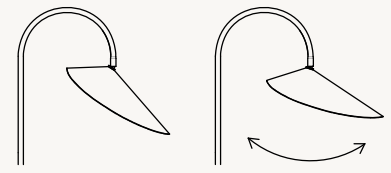

ARUM FLOOR LAMP

Lampshade direction can be adjusted