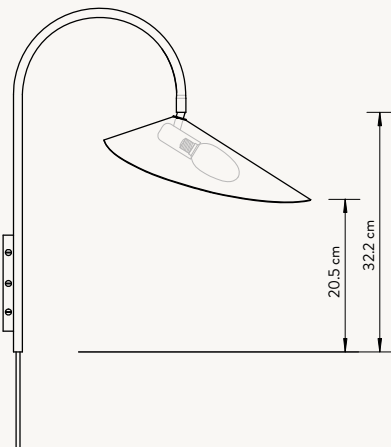

ARUM TABLE LAMP

ARUM TALL WALL LAMP

ARUM WALL LAMP

ARUM FLOOR LAMP

Size:	H: 136 x W: 25.6 x D: 42 cm H: 53.5 x W: 10.1 x D: 16.5 in	Recommended retail price	
Material:	Solid black marble base / Solid travertine base. Powder coated steel structure and lampshade. Electrical components. E14 socket. 2.6 metre fabric cord. Matte Off-white inside	DKK	4,999
Care:	Wipe with a damp cloth	SEK	7,245
Info:	Bulb not included. Direction of lampshade can be adjusted. Only approved for EU/NO/CH and separate UL version for US and UK. Registered design	NOK	7,139
Net. weight:	11.7 kg	EUR	679
Packsize:	1	GBP	645
		USD	895

ARUM TABLE LAMP

Size:	H: 50 x W: 20.5 x D: 34 cm H: 19.7 x W: 8.1 x D: 13.4 in	Recommended retail price	
Material:	Solid black marble base / Solid travertine base. Powder coated steel structure and lampshade. Electrical components. E14 socket. 2.6 metre fabric cord. Matte Off-white inside	DKK	2,999
Care:	Wipe with a damp cloth	SEK	4,345
Info:	Bulb not included. Direction of lampshade can be adjusted. Only approved for EU/NO/CH and separate version for US and UK. Registered design	NOK	4,285
Net. weight:	2.9 kg	EUR	405
Packsize:	1	GBP	389
		USD	539

ARUM WALL LAMP

Size:	H: 47 x W: 25.5 x D: 44 cm H: 18.5 x W: 10 x D: 17.3 in	Recommended retail price	
Material:	Powder coated steel structure and lampshade. E14 socket. 2.6 m fabric cord. Matte Off-white inside	DKK	1,999
Care:	Wipe with a damp cloth	SEK	2,895
Info:	Bulb not included. Only approved for EU/NO/CH and separate UL version for US and UK. Direction of lampshade can be adjusted. Registered design	NOK	2,855
Net. weight:	0.9 kg	EUR	269
Packsize:	2	GBP	245
		USD	359