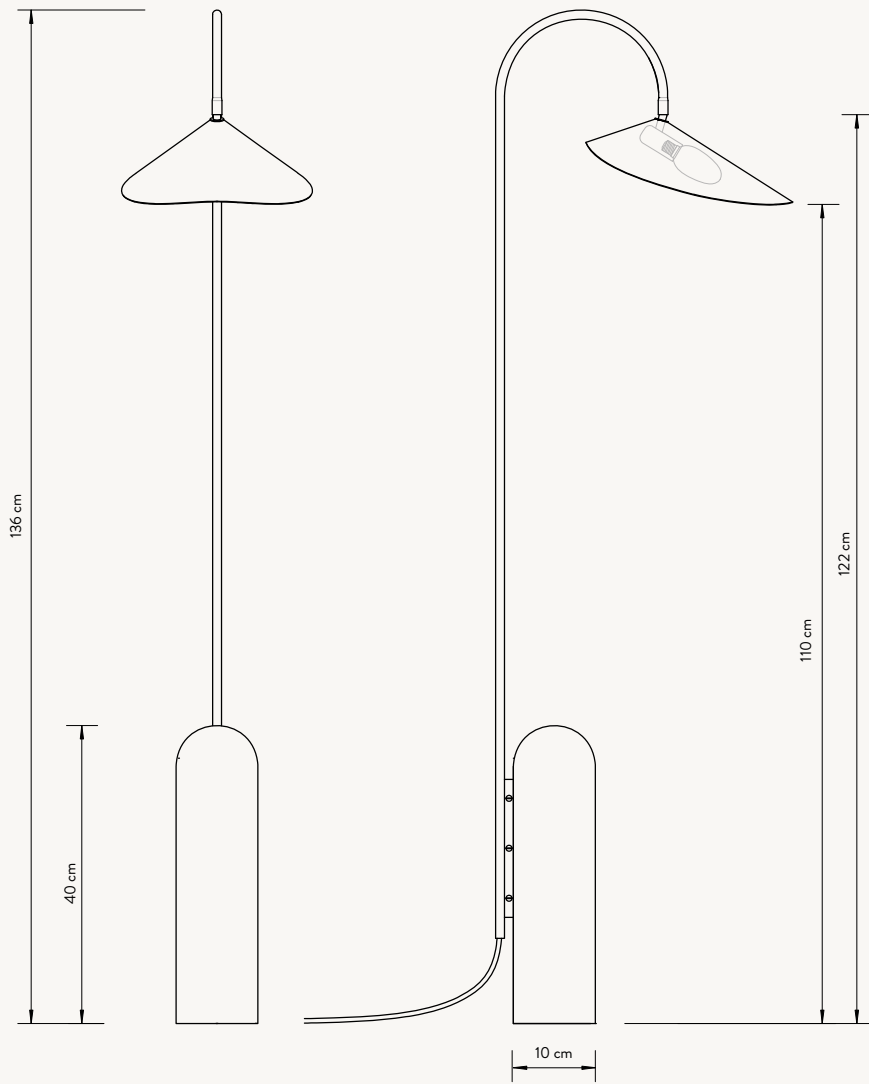

ARUM FLOOR LAMP

Lampshade direction can be adjusted