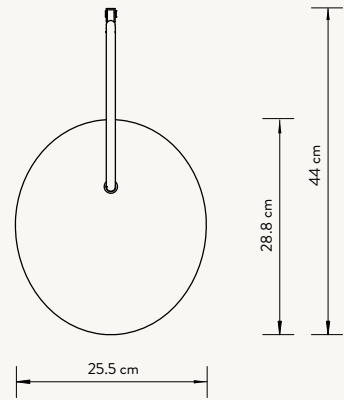

ARUM WALL LAMP