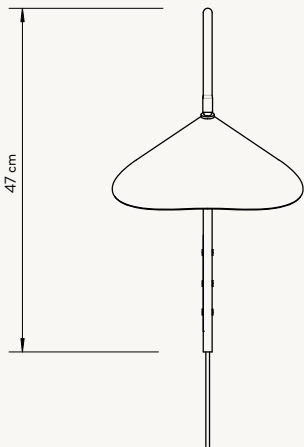

ARUM TABLE LAMP

ARUM TALL WALL LAMP

ARUM WALL LAMP

ARUM FLOOR LAMP

Size:	H: 136 x W: 25.6 x D: 42 cm H: 53.5 x W: 10.1 x D: 16.5 in	Recommended retail price	
Material:	Solid black marble base / Solid travertine base. Powder coated steel structure and lampshade. Electrical components. E14 socket. 2.6 metre fabric cord. Matte Off-white inside	DKK	4,999
Care:	Wipe with a damp cloth	SEK	7,245
Info:	Bulb not included. Direction of lampshade can be adjusted. Only approved for EU/NO/CH and separate UL version for US and UK. Registered design	NOK	7,139
Net. weight:	11.7 kg	EUR	679
Packsize:	1	GBP	645
		USD	895

ARUM TABLE LAMP

Size:	H: 50 x W: 20.5 x D: 34 cm H: 19.7 x W: 8.1 x D: 13.4 in	Recommended retail price	
Material:	Solid black marble base / Solid travertine base. Powder coated steel structure and lampshade. Electrical components. E14 socket. 2.6 metre fabric cord. Matte Off-white inside	DKK	2,999
Care:	Wipe with a damp cloth	SEK	4,345
Info:	Bulb not included. Direction of lampshade can be adjusted. Only approved for EU/NO/CH and separate version for US and UK. Registered design	NOK	4,285
Net. weight:	2.9 kg	EUR	405
Packsize:	1	GBP	389
		USD	539

ARUM WALL LAMP

Size:	H: 47 x W: 25.5 x D: 44 cm H: 18.5 x W: 10 x D: 17.3 in	Recommended retail price	
Material:	Powder coated steel structure and lampshade. E14 socket. 2.6 m fabric cord. Matte Off-white inside	DKK	1,999
Care:	Wipe with a damp cloth	SEK	2,895
Info:	Bulb not included. Only approved for EU/NO/CH and separate UL version for US and UK. Direction of lampshade can be adjusted. Registered design	NOK	2,855
Net. weight:	0.9 kg	EUR	269
Packsize:	2	GBP	245
		USD	359