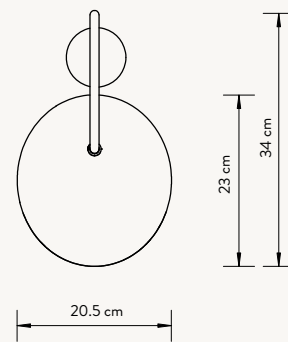

ARUM TABLE LAMP