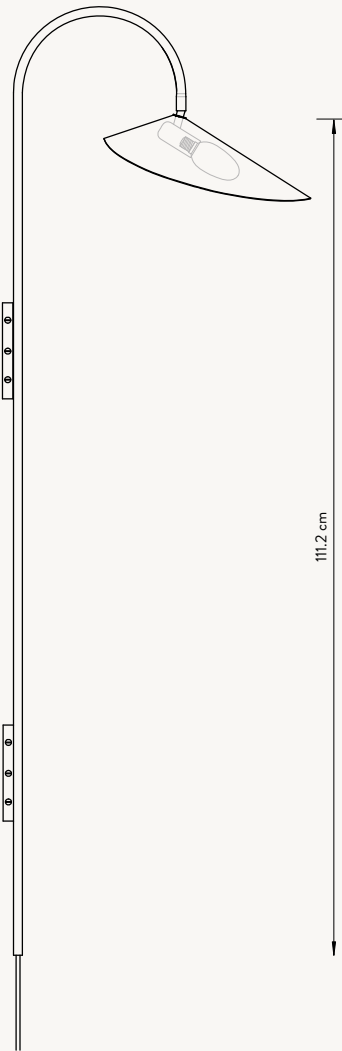

Recommended light source: LED bulb, max. 12W
CFL bulb, max. 46w

CARE & CLEANING

Care instructions: Clean with a soft dry cloth. Always switch off the electricity before cleaning.

ARUM FLOOR LAMP

Lampshade direction can be adjusted

ARUM TABLE LAMP

ARUM TALL WALL LAMP

ARUM WALL LAMP

ARUM FLOOR LAMP

Size:	H: 136 x W: 25.6 x D: 42 cm H: 53.5 x W: 10.1 x D: 16.5 in	Recommended retail price	
Material:	Solid black marble base / Solid travertine base. Powder coated steel structure and lampshade. Electrical components. E14 socket. 2.6 metre fabric cord. Matte Off-white inside	DKK	4,999
Care:	Wipe with a damp cloth	SEK	7,245
Info:	Bulb not included. Direction of lampshade can be adjusted. Only approved for EU/NO/CH and separate UL version for US and UK. Registered design	NOK	7,139
Net. weight:	11.7 kg	EUR	679
Packsize:	1	GBP	645
		USD	895

ARUM TABLE LAMP

Size:	H: 50 x W: 20.5 x D: 34 cm H: 19.7 x W: 8.1 x D: 13.4 in	Recommended retail price	
Material:	Solid black marble base / Solid travertine base. Powder coated steel structure and lampshade. Electrical components. E14 socket. 2.6 metre fabric cord. Matte Off-white inside	DKK	2,999
Care:	Wipe with a damp cloth	SEK	4,345
Info:	Bulb not included. Direction of lampshade can be adjusted. Only approved for EU/NO/CH and separate version for US and UK. Registered design	NOK	4,285
Net. weight:	2.9 kg	EUR	405
Packsize:	1	GBP	389
		USD	539

ARUM WALL LAMP

Size:	H: 47 x W: 25.5 x D: 44 cm H: 18.5 x W: 10 x D: 17.3 in	Recommended retail price	
Material:	Powder coated steel structure and lampshade. E14 socket. 2.6 m fabric cord. Matte Off-white inside	DKK	1,999
Care:	Wipe with a damp cloth	SEK	2,895
Info:	Bulb not included. Only approved for EU/NO/CH and separate UL version for US and UK. Direction of lampshade can be adjusted. Registered design	NOK	2,855
Net. weight:	0.9 kg	EUR	269
Packsize:	2	GBP	245
		USD	359