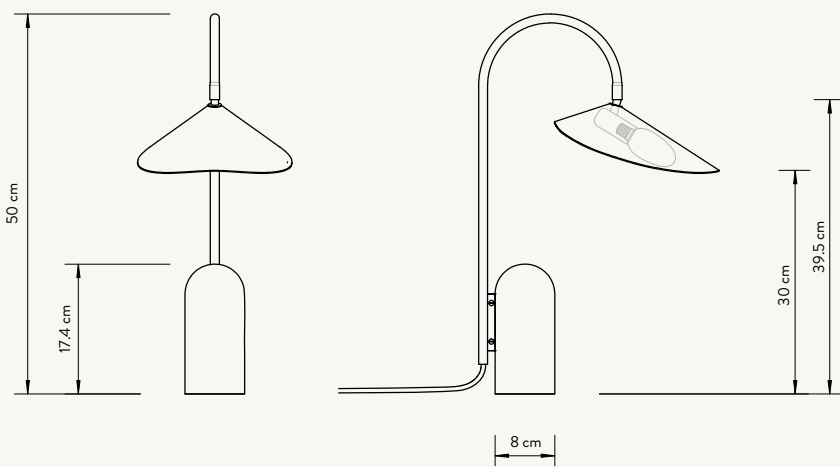

ARUM TABLE LAMP

ARUM TALL WALL LAMP

ARUM WALL LAMP

ARUM FLOOR LAMP

Size:	H: 136 x W: 25.6 x D: 42 cm H: 53.5 x W: 10.1 x D: 16.5 in	Recommended retail price	
Material:	Solid black marble base / Solid travertine base. Powder coated steel structure and lampshade. Electrical components. E14 socket. 2.6 metre fabric cord. Matte Off-white inside	DKK	4,999
Care:	Wipe with a damp cloth	SEK	7,245
Info:	Bulb not included. Direction of lampshade can be adjusted. Only approved for EU/NO/CH and separate UL version for US and UK. Registered design	NOK	7,139
Net. weight:	11.7 kg	EUR	679
Packsize:	1	GBP	645
		USD	895

ARUM TABLE LAMP

Size:	H: 50 x W: 20.5 x D: 34 cm H: 19.7 x W: 8.1 x D: 13.4 in	Recommended retail price	
Material:	Solid black marble base / Solid travertine base. Powder coated steel structure and lampshade. Electrical components. E14 socket. 2.6 metre fabric cord. Matte Off-white inside	DKK	2,999
Care:	Wipe with a damp cloth	SEK	4,345
Info:	Bulb not included. Direction of lampshade can be adjusted. Only approved for EU/NO/CH and separate version for US and UK. Registered design	NOK	4,285
Net. weight:	2.9 kg	EUR	405
Packsize:	1	GBP	389
		USD	539

ARUM WALL LAMP

Size:	H: 47 x W: 25.5 x D: 44 cm H: 18.5 x W: 10 x D: 17.3 in	Recommended retail price	
Material:	Powder coated steel structure and lampshade. E14 socket. 2.6 m fabric cord. Matte Off-white inside	DKK	1,999
Care:	Wipe with a damp cloth	SEK	2,895
Info:	Bulb not included. Only approved for EU/NO/CH and separate UL version for US and UK. Direction of lampshade can be adjusted. Registered design	NOK	2,855
Net. weight:	0.9 kg	EUR	269
Packsize:	2	GBP	245
		USD	359