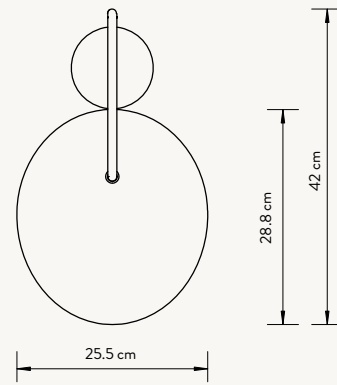

ARUM FLOOR LAMP

Lampshade direction can be adjusted

ARUM TABLE LAMP