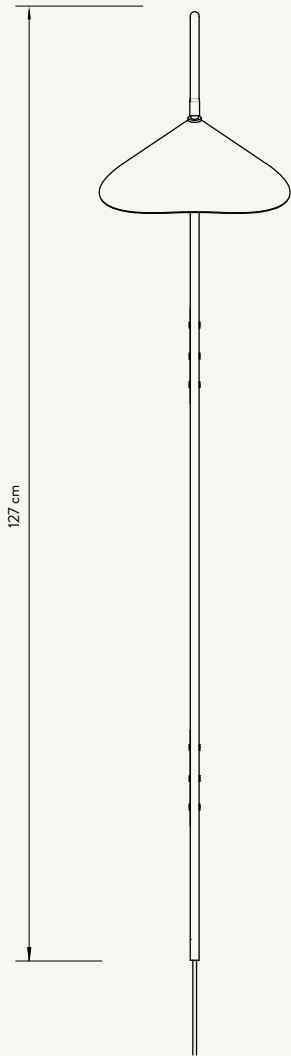

ARUM TABLE LAMP

ARUM TALL WALL LAMP

ARUM WALL LAMP

ARUM FLOOR LAMP

Size:	H: 136 x W: 25.6 x D: 42 cm H: 53.5 x W: 10.1 x D: 16.5 in	Recommended retail price	
Material:	Solid black marble base / Solid travertine base. Powder coated steel structure and lampshade. Electrical components. E14 socket. 2.6 metre fabric cord. Matte Off-white inside	DKK	4,999
Care:	Wipe with a damp cloth	SEK	7,245
Info:	Bulb not included. Direction of lampshade can be adjusted. Only approved for EU/NO/CH and separate UL version for US and UK. Registered design	NOK	7,139
Net. weight:	11.7 kg	EUR	679
Packsize:	1	GBP	645
		USD	895

ARUM TABLE LAMP

Size:	H: 50 x W: 20.5 x D: 34 cm H: 19.7 x W: 8.1 x D: 13.4 in	Recommended retail price	
Material:	Solid black marble base / Solid travertine base. Powder coated steel structure and lampshade. Electrical components. E14 socket. 2.6 metre fabric cord. Matte Off-white inside	DKK	2,999
Care:	Wipe with a damp cloth	SEK	4,345
Info:	Bulb not included. Direction of lampshade can be adjusted. Only approved for EU/NO/CH and separate version for US and UK. Registered design	NOK	4,285
Net. weight:	2.9 kg	EUR	405
Packsize:	1	GBP	389
		USD	539

ARUM WALL LAMP

Size:	H: 47 x W: 25.5 x D: 44 cm H: 18.5 x W: 10 x D: 17.3 in	Recommended retail price	
Material:	Powder coated steel structure and lampshade. E14 socket. 2.6 m fabric cord. Matte Off-white inside	DKK	1,999
Care:	Wipe with a damp cloth	SEK	2,895
Info:	Bulb not included. Only approved for EU/NO/CH and separate UL version for US and UK. Direction of lampshade can be adjusted. Registered design	NOK	2,855
Net. weight:	0.9 kg	EUR	269
Packsize:	2	GBP	245
		USD	359