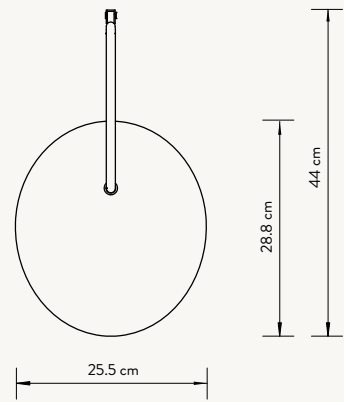

ARUM TALL WALL LAMP